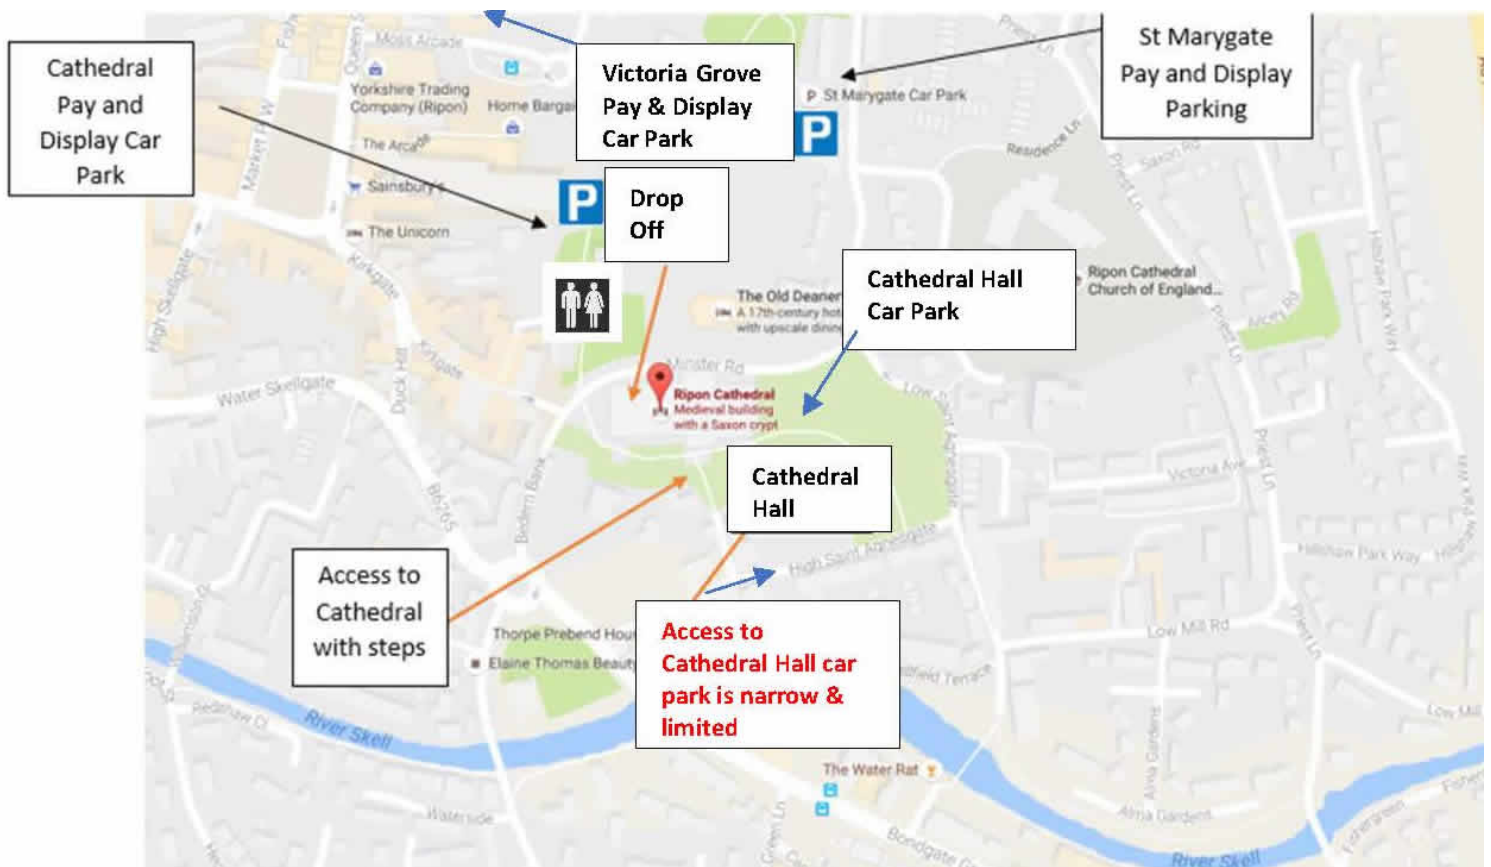

Exhibitors All Day Parking

There are a number of nearby options available, once you have dropped off your belongings at the Cathedral, including many **very reasonably priced car parks** which we have listed on the next page for your consideration.

THE BIG RIPON CATHEDRAL WEDDING SHOW

THE UK WEDDING EVENT

SATURDAY 10TH MAY 2025 | 11AM - 3PM

Parking Locations & Post Codes

- **Cathedral Car Park**, 10 Victoria Grove, Ripon **HG4 1LG** - Behind Sainsbury's
- **Victoria Grove Car Park** (next to Ripon Coach Park), 8 Victoria Grove, Ripon **HG4 1LG**
- **St Marygate Car Park**, Residence Lane, Ripon **HG4 1LY** - **(Long Stay)**
- **Cathedral Hall**, High Saint Agnesgate, Ripon **HG4 1QR** – very limited and tight turn through a narrow wall access
- You may also find some free parking spaces along Bondgate Green B6265 from Boroughbridge Road

THE BIG RIPON CATHEDRAL WEDDING SHOW

THE UK WEDDING EVENT

SATURDAY 10TH MAY 2025 | 11AM - 3PM

HOW TO FIND RIPON CATHEDRAL

DIRECTIONS

Ripon Cathedral is just 6 miles from the A1(M) J50.

Parking is only 150 yards away at Sainsburys car park.