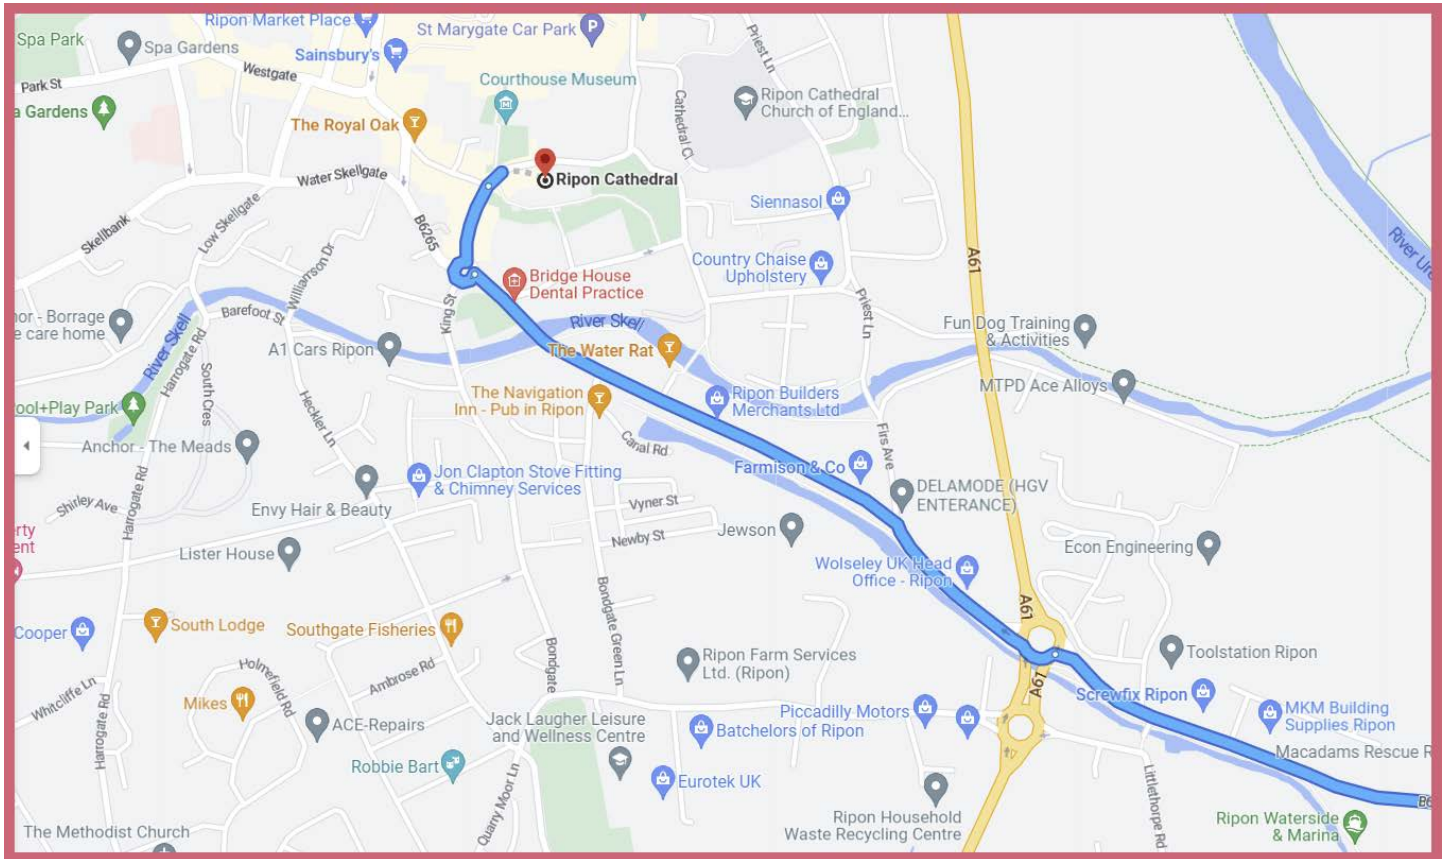

THE BIG RIPON CATHEDRAL WEDDING SHOW

THE UK WEDDING EVENT

SATURDAY 10TH MAY 2025 | 11AM - 3PM

HOW TO FIND RIPON CATHEDRAL

DIRECTIONS

Ripon Cathedral is just 6 miles from the A1(M) J50.

Parking is only 150 yards away at Sainsburys car park.